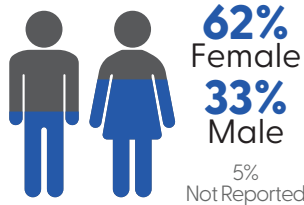

## STUDENT PROFILE

Average Class Size: **18.4**

**16,695**  
**STUDENTS ENROLLED**